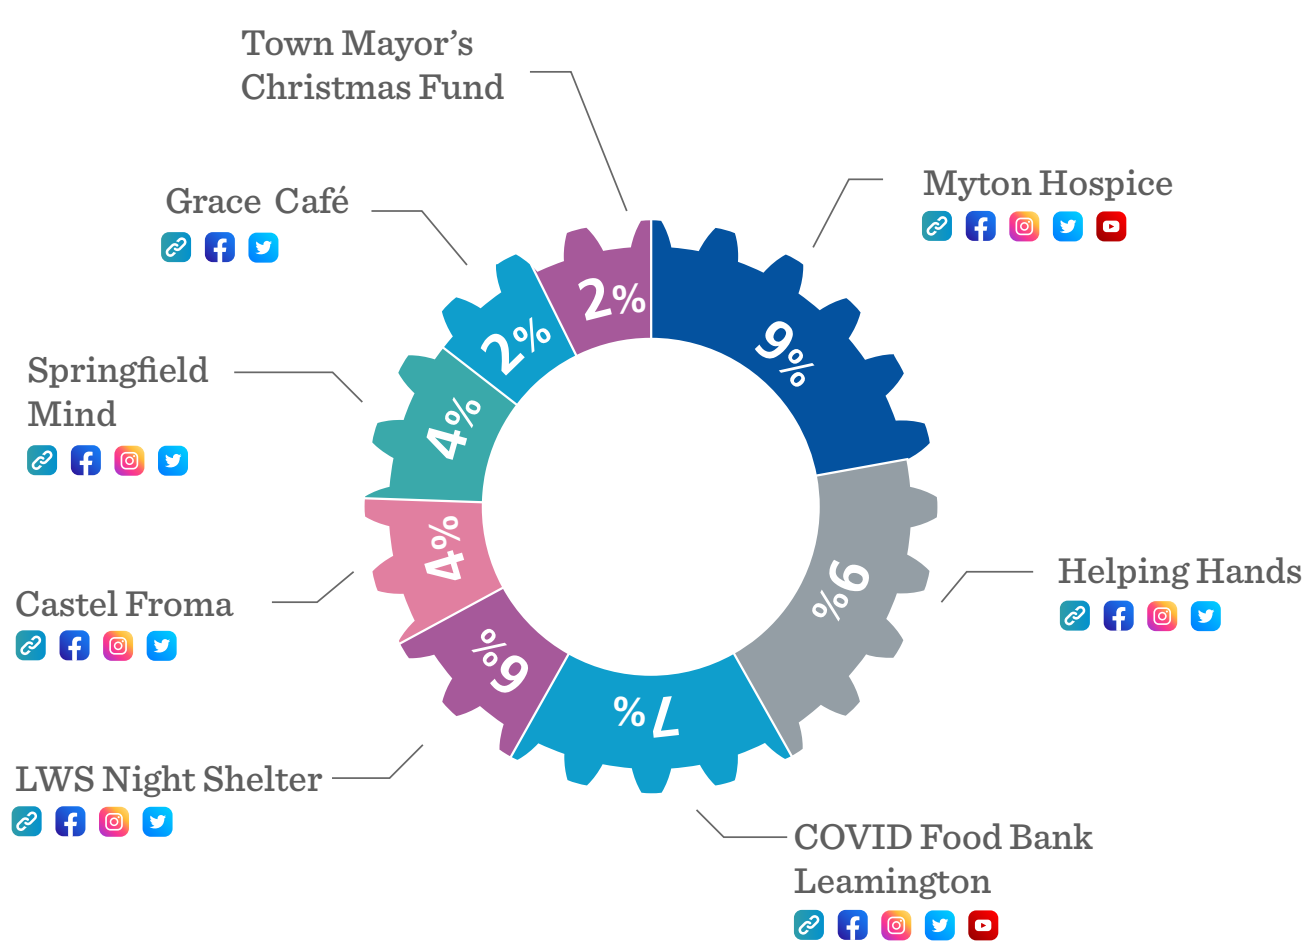

OUR LOCAL CAUSES