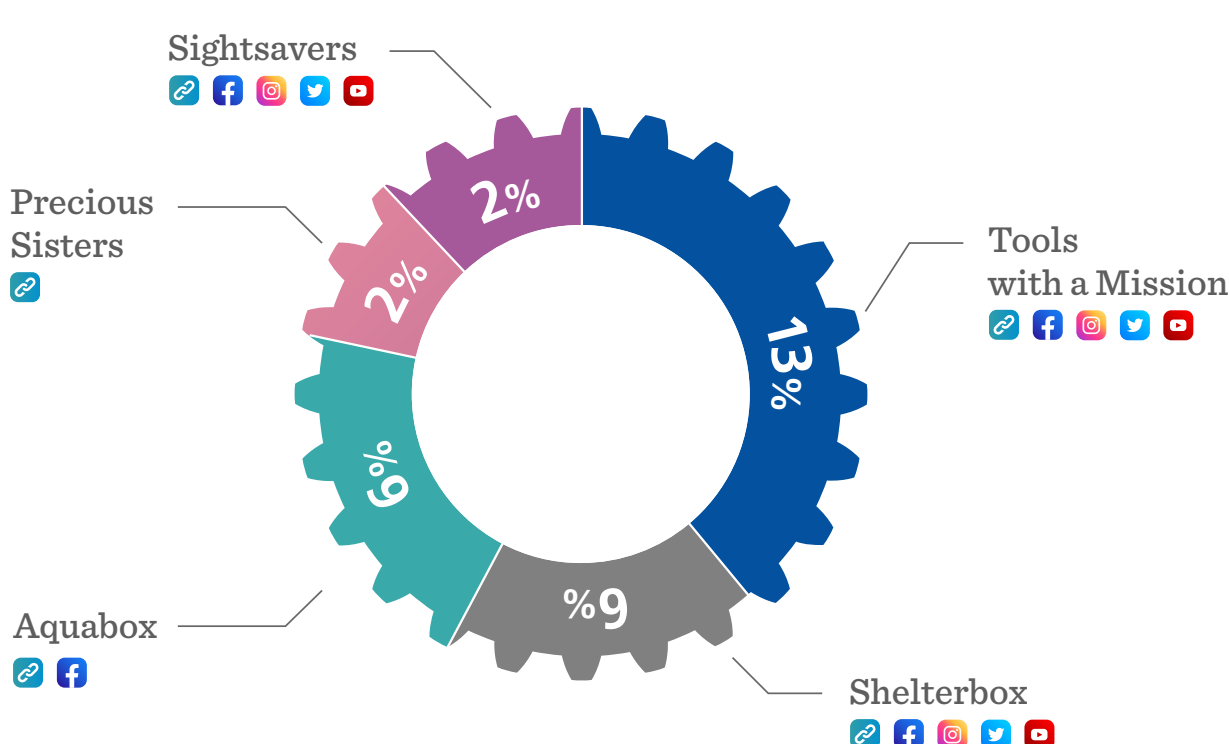

OUR GLOBAL CAUSES

READY TO MAKE A DIFFERENCE?

Help us change lives locally and around the world.

[GET INVOLVED](#)

[DONATE](#)

[JOIN](#)