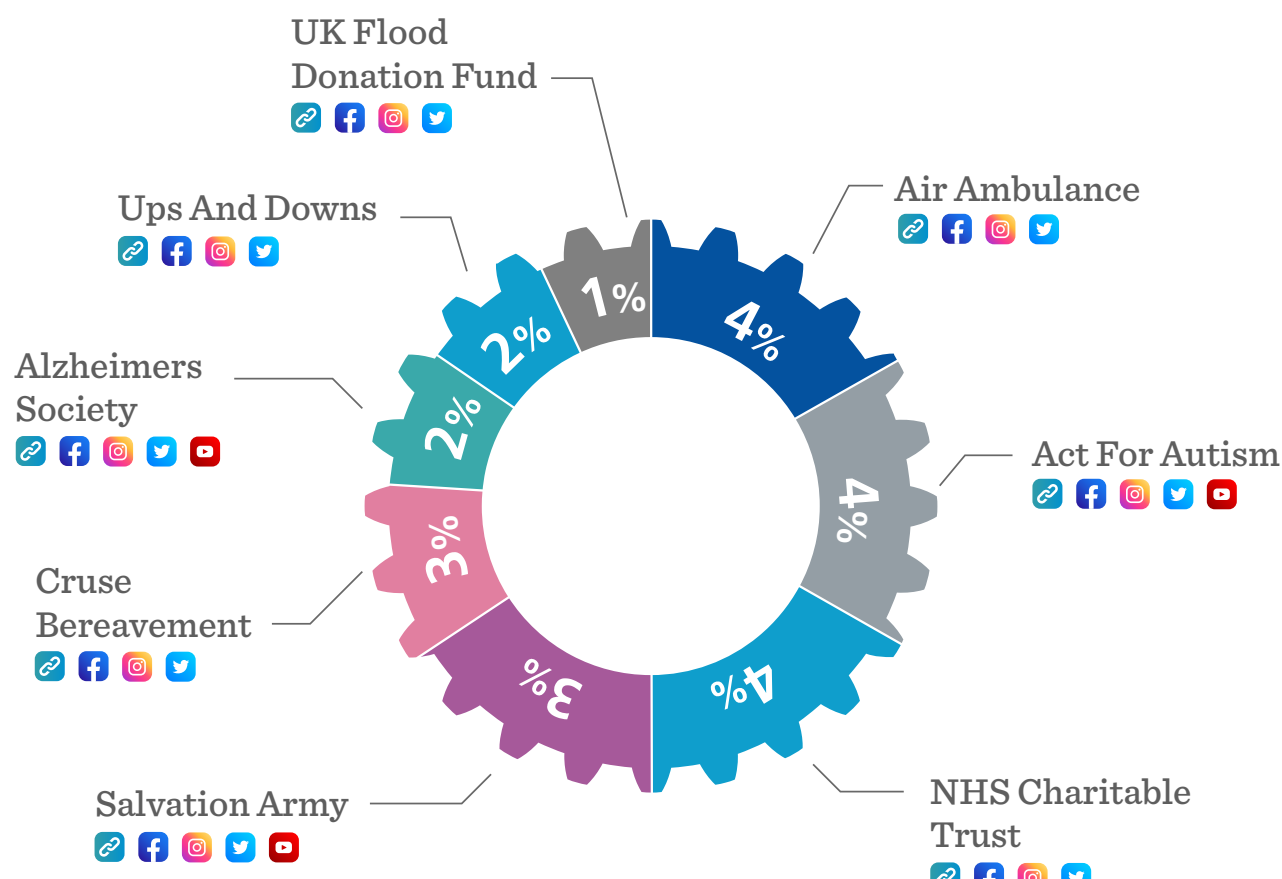

OUR NATIONAL CAUSES