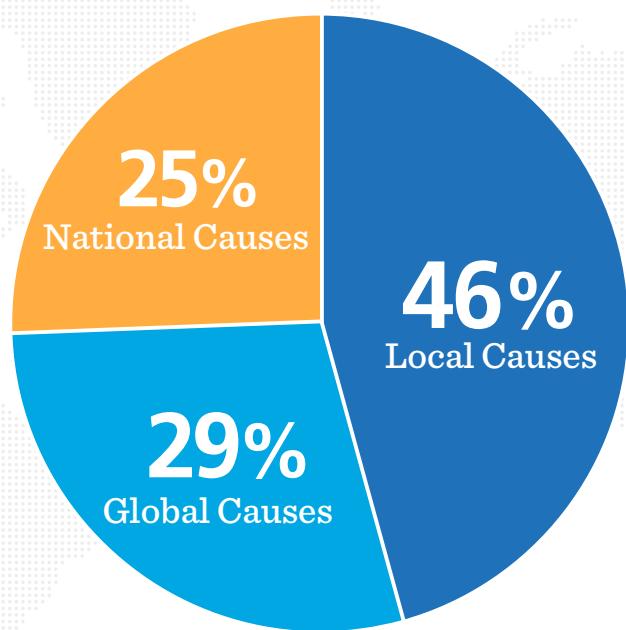

ROTARY CLUB OF ROYAL LEAMINGTON SPA PEOPLE OF ACTION

Rotary is where neighbours, friends, and problem-solvers share ideas, join leaders and take action to create lasting change.

At the Rotary Club of Royal Leamington Spa, we're dedicated to transforming the community.

Our members pour our passion, integrity, and intelligence into completing projects that have a lasting impact.

We help deliver real, lasting solutions locally, nationally and globally.

WHERE WE WORK

OUR CAUSES 2020 - 21

When you donate to the Rotary Club of Royal Leamington Spa, you're making a difference to incredible causes and helping us connect people, solve problems and transform communities.

Here's a look at some of the charities and causes we've helped in 2020-21.

OUR LOCAL CAUSES

OUR NATIONAL CAUSES

OUR GLOBAL CAUSES

READY TO MAKE A DIFFERENCE?

Help us change lives locally and around the world.

[GET INVOLVED](#)

[DONATE](#)

[JOIN](#)